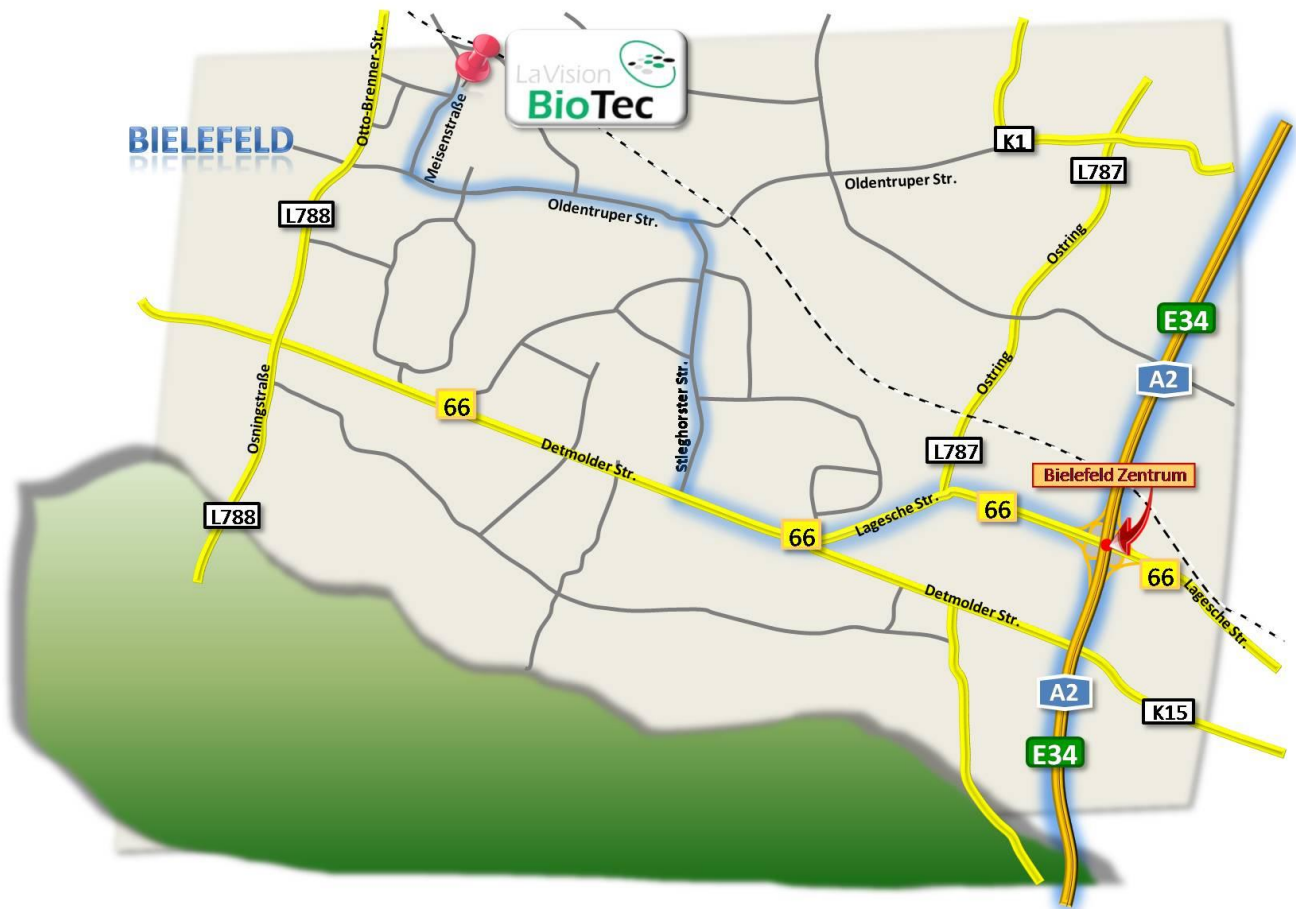

Location

LaVision BioTec GmbH
 Meisenstr. 65 33607
 Bielefeld Germany
 Tel.: +49 (521) 299 77 10
 Fax: +49 (521) 299 77 01

Leave Autobahn A2 Dortmund-Hannover at Exit 27, Bielefeld Zentrum and head towards Bielefeld Center. Turn right at the 4th stop light onto Stieghorster Strasse. At the end of this street take a left onto Oldentruper Strasse and pass 1 stop light. Turn right at the next crossing onto Meisenstrasse. After 350 m turn right through the gate. You will find LaVision BioTec on the left side in the building "Speicher 2" on the second floor.